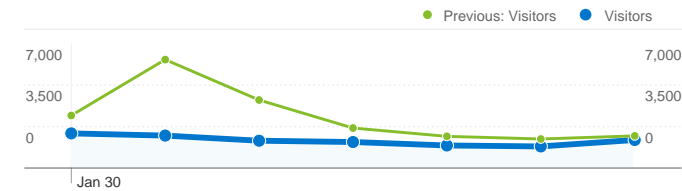

Site Usage

12,486 Visits

Previous: 22,494 (-44.49%)

65.76% Bounce Rate

Previous: 73.54% (-10.57%)

35,759 Pageviews

Previous: 53,122 (-32.69%)

00:03:26 Avg. Time on Site

Previous: 00:02:48 (23.14%)

2.86 Pages/Visit

Previous: 2.36 (21.27%)

74.41% % New Visits

Previous: 82.44% (-9.73%)

Visitors Overview

Visitors
10,027

Map Overlay

10,027 people visited this site

12,486 Visits
Previous: 22,494 (-44.49%)

10,027 Absolute Unique Visitors
Previous: 19,436 (-48.41%)

35,759 Pageviews
Previous: 53,122 (-32.69%)

2.86 Average Pageviews
Previous: 2.36 (21.27%)

1 - 10 of 153

Pages on this site were viewed a total of 35,759 times

35,759 Pageviews
Previous: 53,122 (-32.69%)

28,134 Unique Views
Previous: 43,045 (-34.64%)

65.76% Bounce Rate
Previous: 73.54% (-10.57%)