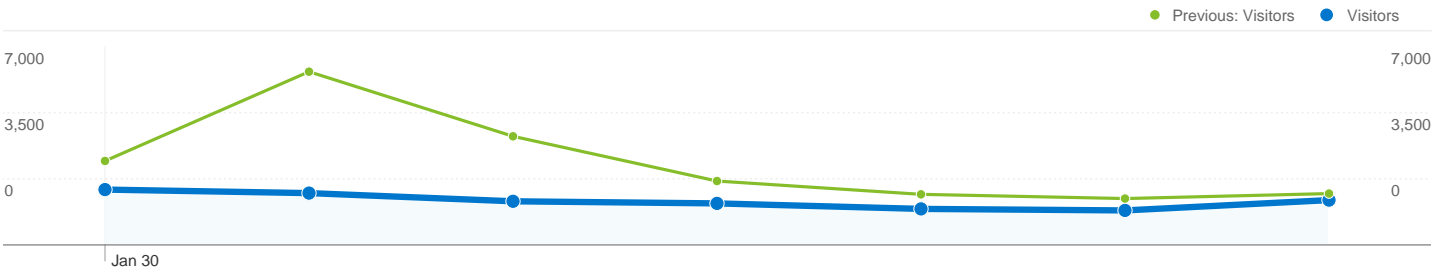

Site Usage

12,486 Visits

Previous: 22,494 (-44.49%)

65.76% Bounce Rate

Previous: 73.54% (-10.57%)

35,759 Pageviews

Previous: 53,122 (-32.69%)

00:03:26 Avg. Time on Site

Previous: 00:02:48 (23.14%)

2.86 Pages/Visit

Previous: 2.36 (21.27%)

74.41% % New Visits

Previous: 82.44% (-9.73%)

Visitors Overview

Visitors
10,027

Map Overlay

10,027 people visited this site

12,486 Visits
Previous: 22,494 (-44.49%)

10,027 Absolute Unique Visitors
Previous: 19,436 (-48.41%)

35,759 Pageviews
Previous: 53,122 (-32.69%)

2.86 Average Pageviews
Previous: 2.36 (21.27%)

1 - 10 of 153

Pages on this site were viewed a total of 35,759 times

35,759 Pageviews
Previous: 53,122 (-32.69%)

28,134 Unique Views
Previous: 43,045 (-34.64%)

65.76% Bounce Rate
Previous: 73.54% (-10.57%)