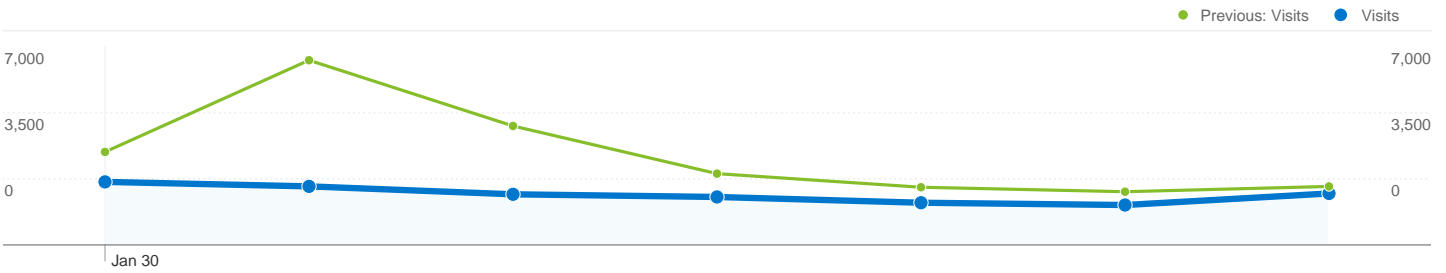

Site Usage

12,486 Visits

Previous: 22,494 (-44.49%)

65.76% Bounce Rate

Previous: 73.54% (-10.57%)

35,759 Pageviews

Previous: 53,122 (-32.69%)

00:03:26 Avg. Time on Site

10,027 people visited this site

12,486 Visits
Previous: 22,494 (-44.49%)

10,027 Absolute Unique Visitors
Previous: 19,436 (-48.41%)

35,759 Pageviews
Previous: 53,122 (-32.69%)

2.86 Average Pageviews
Previous: 2.36 (21.27%)

00:03:26 Time on Site
Previous: 00:02:48 (23.14%)

65.76% Bounce Rate
Previous: 73.54% (-10.57%)

74.41% New Visits
Previous: 82.44% (-9.73%)

Technical Profile

Browser	Visits	% visits
Internet Explorer		
Jan 30, 2012 - Feb 5, 2012	3,390	27.15%
Jan 23, 2012 - Jan 29, 2012	6,766	30.08%
% Change	-49.90%	-9.74%
Firefox		
Jan 30, 2012 - Feb 5, 2012	2,858	22.89%
Jan 23, 2012 - Jan 29, 2012	4,650	20.67%
% Change	-38.54%	10.73%

All traffic sources sent a total of 12,486 visits

37.24% Direct Traffic

Previous: 37.92% (-1.79%)

14.54% Referring Sites

Previous: 9.15% (58.88%)

48.22% Search Engines

Previous: 52.93% (-8.89%)

- Search Engines
6,021.00 (48.22%)
- Direct Traffic
4,650.00 (37.24%)
- Referring Sites
1,815.00 (14.54%)