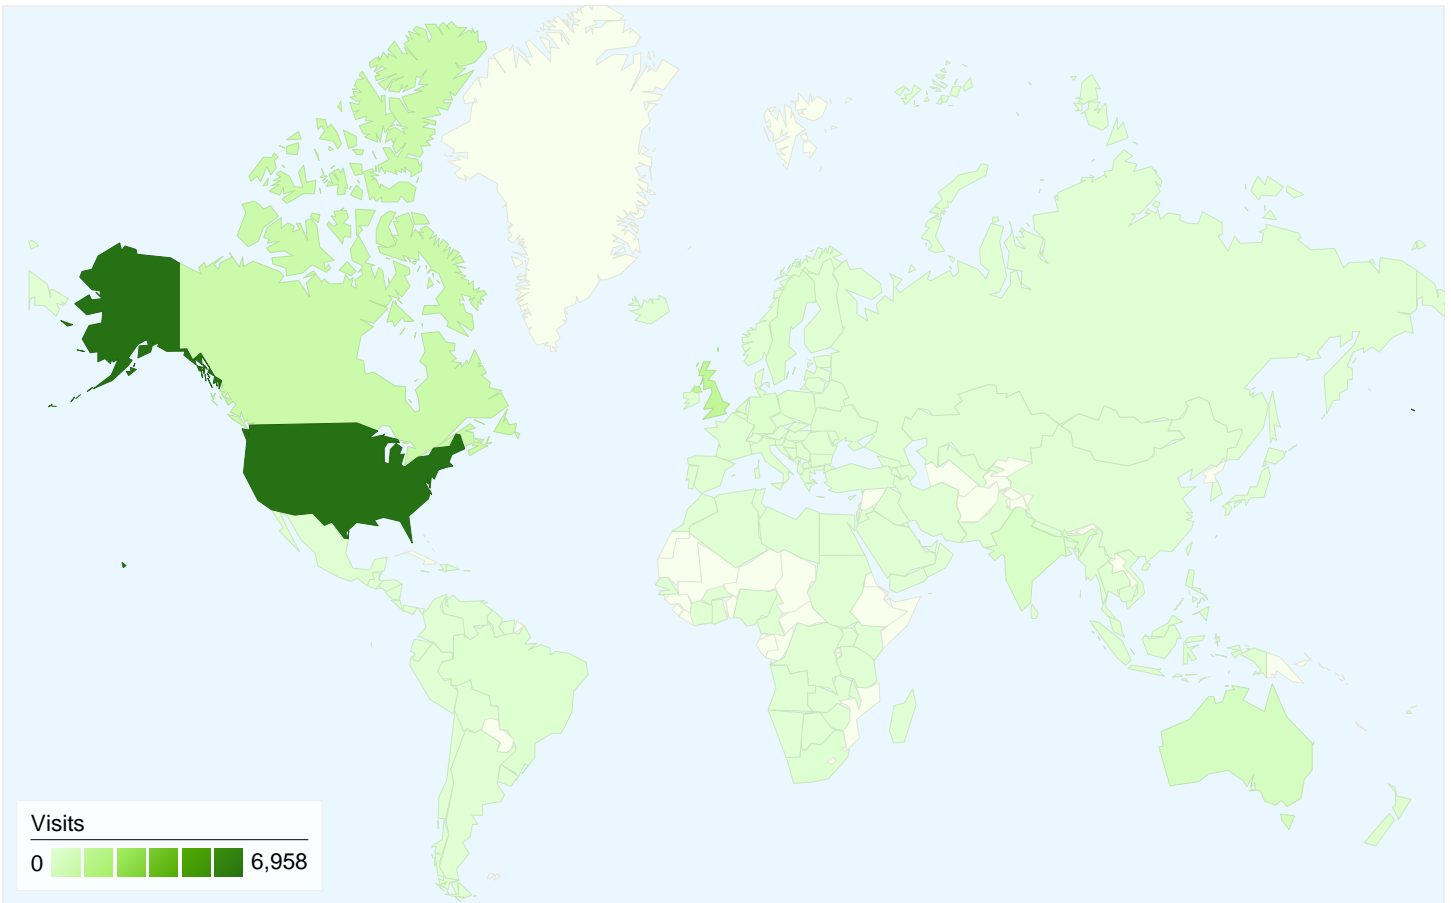

Previous: 00:02:48 (23.14%)

2.86 Pages/Visit

Previous: 2.36 (21.27%)

74.41% % New Visits

Previous: 82.44% (-9.73%)

Visitors Overview

Visitors
10,027

Map Overlay

10,027 people visited this site

12,486 Visits
Previous: 22,494 (-44.49%)

10,027 Absolute Unique Visitors
Previous: 19,436 (-48.41%)

35,759 Pageviews
Previous: 53,122 (-32.69%)

2.86 Average Pageviews
Previous: 2.36 (21.27%)

All traffic sources sent a total of 12,486 visits

37.24% Direct Traffic

Previous: 37.92% (-1.79%)

14.54% Referring Sites

Previous: 9.15% (58.88%)

48.22% Search Engines

Previous: 52.93% (-8.89%)

- Search Engines
6,021.00 (48.22%)
- Direct Traffic
4,650.00 (37.24%)
- Referring Sites
1,815.00 (14.54%)

Jan 30, 2012 - Feb 5, 2012	176	1.41%
Jan 23, 2012 - Jan 29, 2012	80	0.36%
% Change	120.00%	296.34%

Jan 30, 2012 - Feb 5, 2012	101	1.68%
Jan 23, 2012 - Jan 29, 2012	84	0.71%
% Change	20.24%	137.76%

12,486 visits came from 153 countries/territories