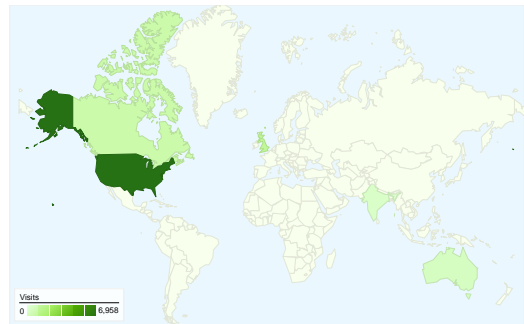

Site Usage

12,486 Visits

Previous: 22,494 (-44.49%)

65.76% Bounce Rate

Previous: 73.54% (-10.57%)

35,759 Pageviews

Previous: 53,122 (-32.69%)

00:03:26 Avg. Time on Site

Previous: 00:02:48 (23.14%)

2.86 Pages/Visit

Previous: 2.36 (21.27%)

74.41% % New Visits

Previous: 82.44% (-9.73%)

Visitors Overview

Visitors
10,027

Map Overlay

10,027 people visited this site

12,486 Visits
Previous: 22,494 (-44.49%)

10,027 Absolute Unique Visitors
Previous: 19,436 (-48.41%)

35,759 Pageviews
Previous: 53,122 (-32.69%)

2.86 Average Pageviews
Previous: 2.36 (21.27%)

All traffic sources sent a total of 12,486 visits

37.24% Direct Traffic

Previous: 37.92% (-1.79%)

14.54% Referring Sites

Previous: 9.15% (58.88%)

48.22% Search Engines

Previous: 52.93% (-8.89%)

- Search Engines
6,021.00 (48.22%)
- Direct Traffic
4,650.00 (37.24%)
- Referring Sites
1,815.00 (14.54%)