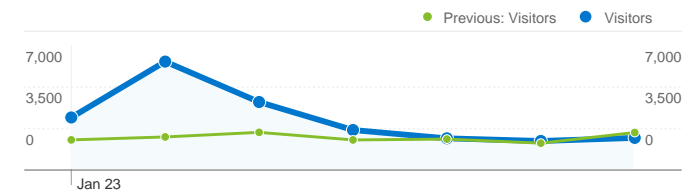

Site Usage

22,494 Visits

Previous: 14,633 (53.72%)

73.54% Bounce Rate

Previous: 66.83% (10.04%)

53,122 Pageviews

Previous: 41,481 (28.06%)

00:02:48 Avg. Time on Site

Previous: 00:03:26 (-18.49%)

2.36 Pages/Visit

Previous: 2.83 (-16.69%)

82.44% % New Visits

Previous: 75.49% (9.19%)

Visitors Overview

Visitors
19,436

Map Overlay

19,436 people visited this site

22,494 Visits

Previous: 14,633 (53.72%)

19,436 Absolute Unique Visitors

Previous: 11,877 (63.64%)

53,122 Pageviews

Previous: 41,481 (28.06%)

2.36 Average Pageviews

22,494 visits came from 150 countries/territories

Site Usage

Visits	Pages/Visit	Avg. Time on Site	% New Visits	Bounce Rate	
22,494 Previous: 14,633 (53.72%)	2.36 Previous: 2.83 (-16.69%)	00:02:48 Previous: 00:03:26 (-18.49%)	82.52% Previous: 75.56% (9.21%)	73.54% Previous: 66.83% (10.04%)	
Country/Territory	Visits	Pages/Visit	Avg. Time on Site	% New Visits	Bounce Rate
United States					
January 23, 2012 - January 29, 2012	12,309	2.41	00:02:51	82.86%	73.69%
January 16, 2012 - January 22, 2012	7,901	2.89	00:03:29	76.46%	67.23%
% Change	55.79%	-16.80%	-18.12%	8.37%	9.61%
United Kingdom					
January 23, 2012 - January 29, 2012	2,027	3.26	00:03:55	72.37%	63.34%
January 16, 2012 - January 22, 2012	1,710	3.73	00:04:37	64.09%	56.43%
% Change	18.54%	-12.48%	-15.10%	12.92%	12.25%
Canada					
January 23, 2012 - January 29, 2012	1,490	2.30	00:02:45	83.89%	72.62%