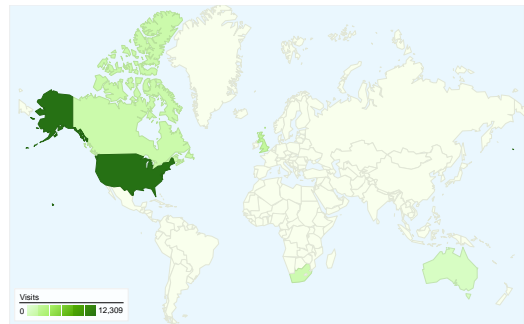

Site Usage

22,494 Visits

Previous: 14,633 (53.72%)

73.54% Bounce Rate

Previous: 66.83% (10.04%)

53,122 Pageviews

Previous: 41,481 (28.06%)

00:02:48 Avg. Time on Site

Previous: 00:03:26 (-18.49%)

2.36 Pages/Visit

Previous: 2.83 (-16.69%)

82.44% % New Visits

Previous: 75.49% (9.19%)

Visitors Overview

Visitors
19,436

Map Overlay

19,436 people visited this site

22,494 Visits

Previous: 14,633 (53.72%)

19,436 Absolute Unique Visitors

Previous: 11,877 (63.64%)

53,122 Pageviews

Previous: 41,481 (28.06%)

2.36 Average Pageviews

22,494 visits came from 150 countries/territories

Site Usage

Visits	Pages/Visit	Avg. Time on Site	% New Visits	Bounce Rate	
22,494 Previous: 14,633 (53.72%)	2.36 Previous: 2.83 (-16.69%)	00:02:48 Previous: 00:03:26 (-18.49%)	82.52% Previous: 75.56% (9.21%)	73.54% Previous: 66.83% (10.04%)	
Country/Territory	Visits	Pages/Visit	Avg. Time on Site	% New Visits	Bounce Rate
United States					
January 23, 2012 - January 29, 2012	12,309	2.41	00:02:51	82.86%	73.69%
January 16, 2012 - January 22, 2012	7,901	2.89	00:03:29	76.46%	67.23%
% Change	55.79%	-16.80%	-18.12%	8.37%	9.61%
United Kingdom					
January 23, 2012 - January 29, 2012	2,027	3.26	00:03:55	72.37%	63.34%
January 16, 2012 - January 22, 2012	1,710	3.73	00:04:37	64.09%	56.43%
% Change	18.54%	-12.48%	-15.10%	12.92%	12.25%
Canada					
January 23, 2012 - January 29, 2012	1,490	2.30	00:02:45	83.89%	72.62%