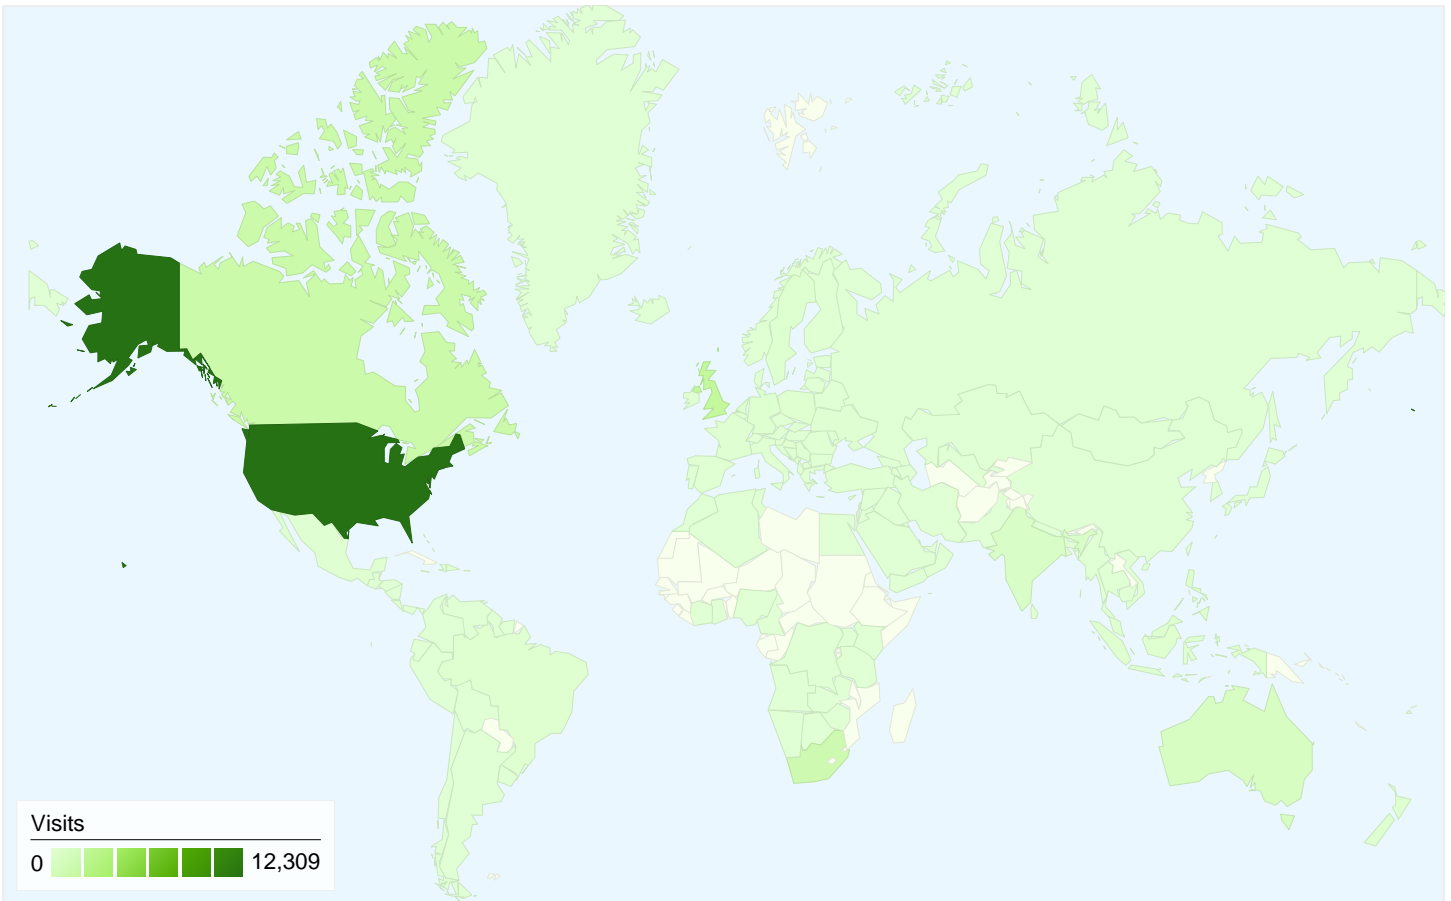

Previous: 00:03:26 (-18.49%)

2.36 Pages/Visit

Previous: 2.83 (-16.69%)

82.44% % New Visits

Previous: 75.49% (9.19%)

Visitors Overview

Visitors
19,436

Map Overlay

19,436 people visited this site

22,494 Visits

Previous: 14,633 (53.72%)

19,436 Absolute Unique Visitors

Previous: 11,877 (63.64%)

53,122 Pageviews

Previous: 41,481 (28.06%)

2.36 Average Pageviews

All traffic sources sent a total of 22,494 visits

37.92% Direct Traffic

Previous: 36.52% (3.84%)

9.15% Referring Sites

Previous: 12.90% (-29.05%)

52.93% Search Engines

Previous: 50.58% (4.64%)

- **Search Engines**
11,906.00 (52.93%)
- **Direct Traffic**
8,530.00 (37.92%)
- **Referring Sites**
2,058.00 (9.15%)

22,494 visits came from 150 countries/territories

Site Usage

Visits	Pages/Visit	Avg. Time on Site	% New Visits	Bounce Rate	
22,494 Previous: 14,633 (53.72%)	2.36 Previous: 2.83 (-16.69%)	00:02:48 Previous: 00:03:26 (-18.49%)	82.52% Previous: 75.56% (9.21%)	73.54% Previous: 66.83% (10.04%)	
Country/Territory	Visits	Pages/Visit	Avg. Time on Site	% New Visits	Bounce Rate
United States					
January 23, 2012 - January 29, 2012	12,309	2.41	00:02:51	82.86%	73.69%
January 16, 2012 - January 22, 2012	7,901	2.89	00:03:29	76.46%	67.23%
% Change	55.79%	-16.80%	-18.12%	8.37%	9.61%
United Kingdom					
January 23, 2012 - January 29, 2012	2,027	3.26	00:03:55	72.37%	63.34%
January 16, 2012 - January 22, 2012	1,710	3.73	00:04:37	64.09%	56.43%
% Change	18.54%	-12.48%	-15.10%	12.92%	12.25%
Canada					
January 23, 2012 - January 29, 2012	1,490	2.30	00:02:45	83.89%	72.62%