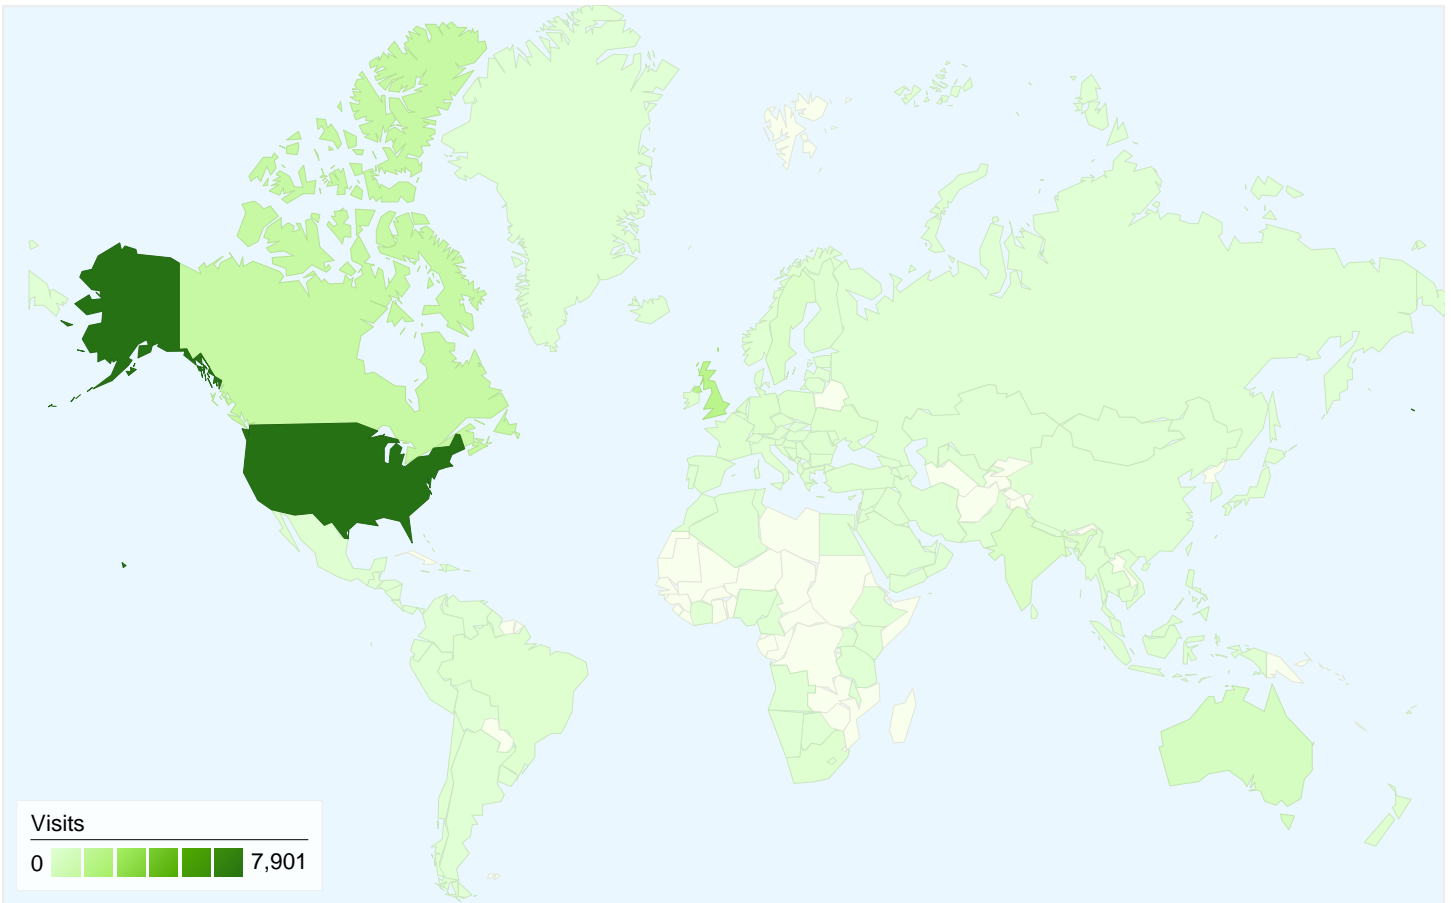

Previous: 00:03:54 (-12.11%)

2.83 Pages/Visit

Previous: 3.02 (-6.09%)

75.49% % New Visits

Previous: 73.51% (2.69%)

Visitors Overview

Visitors
11,877

Map Overlay

11,877 people visited this site

14,633 Visits

Previous: 14,638 (-0.03%)

11,877 Absolute Unique Visitors

Previous: 11,663 (1.83%)

41,481 Pageviews

Previous: 44,187 (-6.12%)

2.83 Average Pageviews

All traffic sources sent a total of 14,633 visits

Search Engines	7,402.00 (50.58%)
Direct Traffic	5,344.00 (36.52%)
Referring Sites	1,887.00 (12.90%)

Top Traffic Sources

Sources	Visits	% visits
google (organic)		
Jan 16, 2012 - Jan 22, 2012	6,903	47.17%
Jan 9, 2012 - Jan 15, 2012	6,478	44.25%
% Change	6.56%	6.60%
(direct) ((none))		
Jan 16, 2012 - Jan 22, 2012	5,344	36.52%
Jan 9, 2012 - Jan 15, 2012	5,375	36.72%
% Change	-0.58%	-0.54%
answers.yahoo.com (referral)		
Jan 16, 2012 - Jan 22, 2012	735	5.02%
Jan 9, 2012 - Jan 15, 2012	803	5.49%
% Change	-8.47%	-8.44%
yahoo (organic)		
Jan 16, 2012 - Jan 22, 2012	242	1.65%
Jan 9, 2012 - Jan 15, 2012	212	1.45%
% Change	14.15%	14.19%
bing (organic)		

Jan 16, 2012 - Jan 22, 2012	132	0.90%
Jan 9, 2012 - Jan 15, 2012	69	0.47%
% Change	91.30%	91.37%

Jan 16, 2012 - Jan 22, 2012	87	1.18%
Jan 9, 2012 - Jan 15, 2012	79	1.15%
% Change	10.13%	2.46%

14,633 visits came from 148 countries/territories