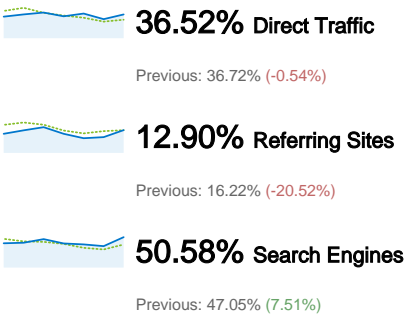

Search Engines	7,402.00 (50.58%)
Direct Traffic	5,344.00 (36.52%)
Referring Sites	1,887.00 (12.90%)

Top Traffic Sources

Sources	Visits	% visits
google (organic)		
Jan 16, 2012 - Jan 22, 2012	6,903	47.17%
Jan 9, 2012 - Jan 15, 2012	6,478	44.25%
% Change	6.56%	6.60%
(direct) ((none))		
Jan 16, 2012 - Jan 22, 2012	5,344	36.52%
Jan 9, 2012 - Jan 15, 2012	5,375	36.72%
% Change	-0.58%	-0.54%
answers.yahoo.com (referral)		
Jan 16, 2012 - Jan 22, 2012	735	5.02%
Jan 9, 2012 - Jan 15, 2012	803	5.49%
% Change	-8.47%	-8.44%
yahoo (organic)		
Jan 16, 2012 - Jan 22, 2012	242	1.65%
Jan 9, 2012 - Jan 15, 2012	212	1.45%
% Change	14.15%	14.19%
bing (organic)		

Keywords	Visits	% visits
(not provided)		
Jan 16, 2012 - Jan 22, 2012	972	13.13%
Jan 9, 2012 - Jan 15, 2012	883	12.82%
% Change	10.08%	2.42%
2012 hoax		
Jan 16, 2012 - Jan 22, 2012	522	7.05%
Jan 9, 2012 - Jan 15, 2012	504	7.32%
% Change	3.57%	-3.63%
solar flares 2012		
Jan 16, 2012 - Jan 22, 2012	265	3.58%
Jan 9, 2012 - Jan 15, 2012	107	1.55%
% Change	147.66%	130.43%
2012hoax		
Jan 16, 2012 - Jan 22, 2012	156	2.11%
Jan 9, 2012 - Jan 15, 2012	185	2.69%
% Change	-15.68%	-21.54%
2012hoax.org