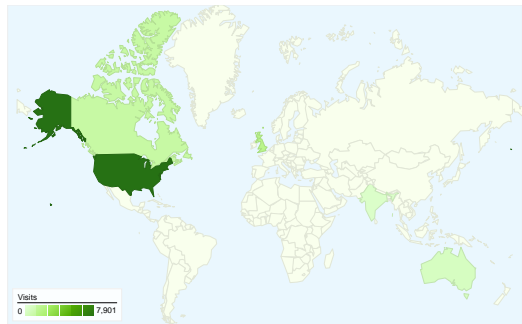

Site Usage

14,633 Visits

Previous: 14,638 (-0.03%)

66.83% Bounce Rate

Previous: 64.78% (3.17%)

41,481 Pageviews

Previous: 44,187 (-6.12%)

00:03:26 Avg. Time on Site

Previous: 00:03:54 (-12.11%)

2.83 Pages/Visit

Previous: 3.02 (-6.09%)

75.49% % New Visits

Previous: 73.51% (2.69%)

Visitors Overview

Visitors
11,877

Map Overlay

11,877 people visited this site

14,633 Visits

Previous: 14,638 (-0.03%)

11,877 Absolute Unique Visitors

Previous: 11,663 (1.83%)

41,481 Pageviews

Previous: 44,187 (-6.12%)

2.83 Average Pageviews

All traffic sources sent a total of 14,633 visits

Search Engines	7,402.00 (50.58%)
Direct Traffic	5,344.00 (36.52%)
Referring Sites	1,887.00 (12.90%)

Top Traffic Sources

Sources	Visits	% visits
google (organic)		
Jan 16, 2012 - Jan 22, 2012	6,903	47.17%
Jan 9, 2012 - Jan 15, 2012	6,478	44.25%
% Change	6.56%	6.60%
(direct) ((none))		
Jan 16, 2012 - Jan 22, 2012	5,344	36.52%
Jan 9, 2012 - Jan 15, 2012	5,375	36.72%
% Change	-0.58%	-0.54%
answers.yahoo.com (referral)		
Jan 16, 2012 - Jan 22, 2012	735	5.02%
Jan 9, 2012 - Jan 15, 2012	803	5.49%
% Change	-8.47%	-8.44%
yahoo (organic)		
Jan 16, 2012 - Jan 22, 2012	242	1.65%
Jan 9, 2012 - Jan 15, 2012	212	1.45%
% Change	14.15%	14.19%
bing (organic)		