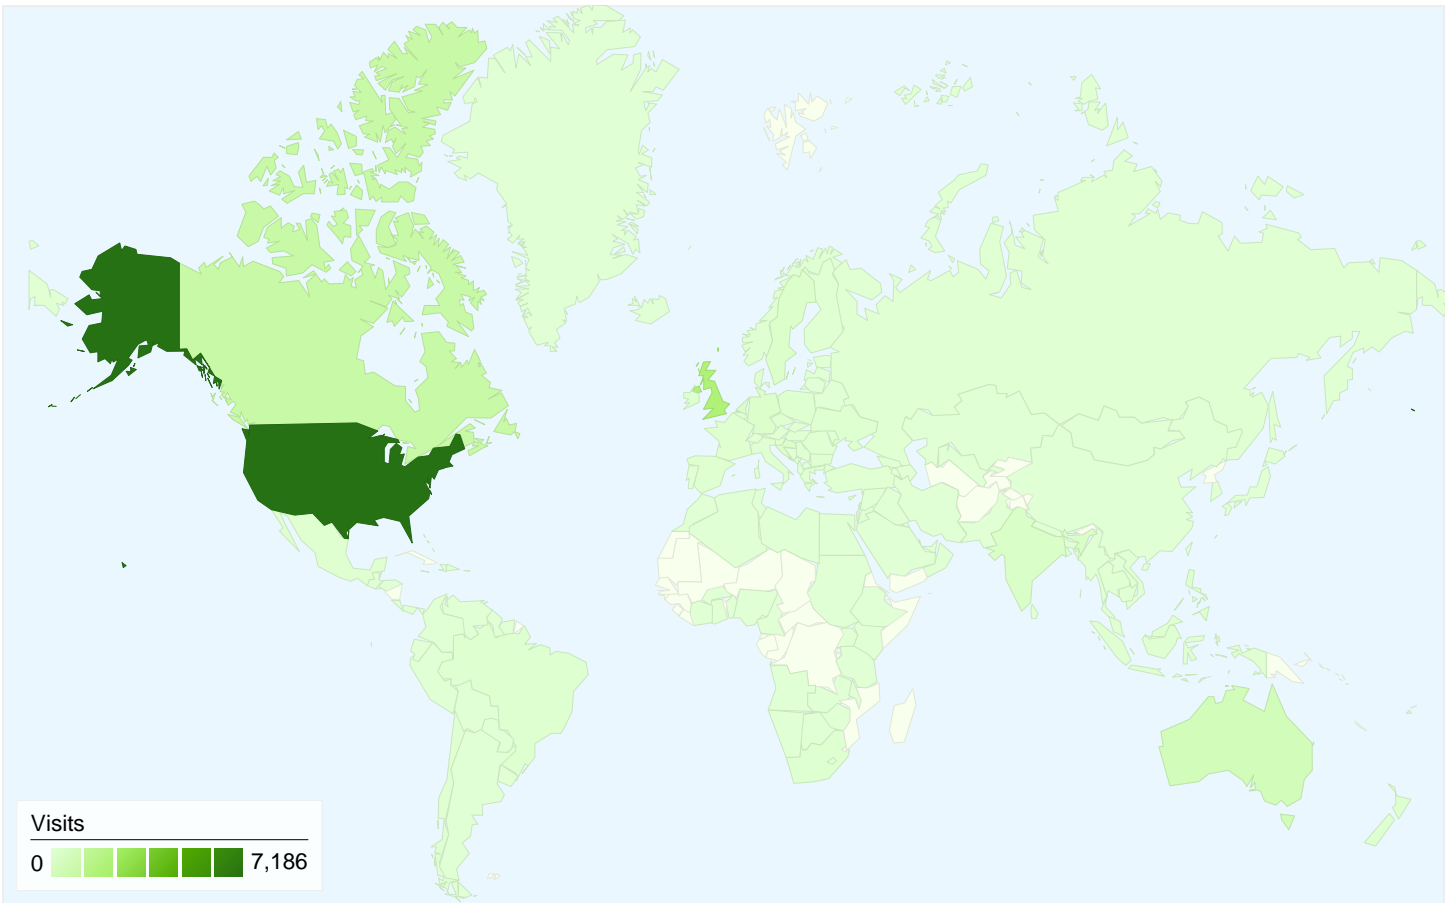

14,638 visits came from 160 countries/territories

Site Usage						
Visits	Pages/Visit	Avg. Time on Site	% New Visits	Bounce Rate		
14,638 Previous: 24,728 (-40.80%)	3.02 Previous: 2.96 (1.94%)	00:03:54 Previous: 00:04:10 (-6.58%)	73.60% Previous: 79.00% (-6.84%)	64.78% Previous: 65.08% (-0.47%)		
Country/Territory	Visits	Pages/Visit	Avg. Time on Site	% New Visits	Bounce Rate	
United States						
January 9, 2012 - January 15, 2012	7,186	3.25	00:04:13	73.74%	63.50%	
January 2, 2012 - January 8, 2012	12,587	3.01	00:04:03	79.22%	65.04%	
% Change	-42.91%	8.03%	4.09%	-6.92%	-2.36%	
United Kingdom						
January 9, 2012 - January 15, 2012	1,982	3.81	00:05:00	64.73%	57.11%	
January 2, 2012 - January 8, 2012	3,123	3.73	00:05:20	73.87%	59.05%	
% Change	-36.54%	2.25%	-6.38%	-12.37%	-3.27%	
Canada						
January 9, 2012 - January 15, 2012	990	2.51	00:02:36	77.47%	67.78%