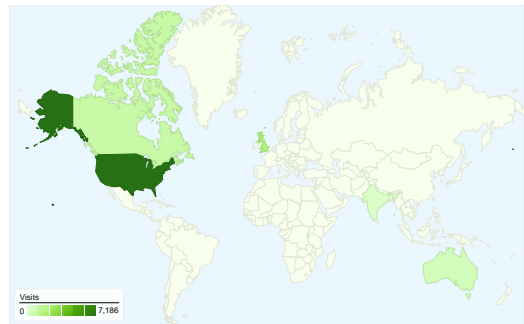

Site Usage

14,638 Visits

Previous: 24,728 (-40.80%)

64.78% Bounce Rate

Previous: 65.08% (-0.47%)

44,187 Pageviews

Previous: 73,225 (-39.66%)

00:03:54 Avg. Time on Site

Previous: 00:04:10 (-6.58%)

3.02 Pages/Visit

Previous: 2.96 (1.94%)

73.51% % New Visits

Previous: 78.89% (-6.81%)

Visitors Overview

Visitors
11,663

Map Overlay

11,663 people visited this site

14,638 Visits

Previous: 24,728 (-40.80%)

11,663 Absolute Unique Visitors

Previous: 20,641 (-43.50%)

44,187 Pageviews

Previous: 73,225 (-39.66%)

3.02 Average Pageviews

All traffic sources sent a total of 14,638 visits

36.72% Direct Traffic

Previous: 35.60% (3.16%)

16.22% Referring Sites

Previous: 19.80% (-18.05%)

47.05% Search Engines

Previous: 44.61% (5.48%)

- **Search Engines**
6,887.00 (47.05%)
- **Direct Traffic**
5,375.00 (36.72%)
- **Referring Sites**
2,375.00 (16.22%)
- **Other**
1 (0.01%)