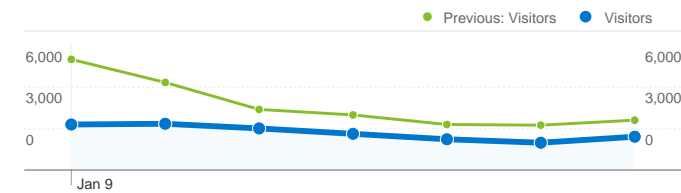

Site Usage

14,638 Visits

Previous: 24,728 (-40.80%)

64.78% Bounce Rate

Previous: 65.08% (-0.47%)

44,187 Pageviews

Previous: 73,225 (-39.66%)

00:03:54 Avg. Time on Site

Previous: 00:04:10 (-6.58%)

3.02 Pages/Visit

Previous: 2.96 (1.94%)

73.51% % New Visits

Previous: 78.89% (-6.81%)

Visitors Overview

Visitors
11,663

Map Overlay

11,663 people visited this site

14,638 Visits

Previous: 24,728 (-40.80%)

11,663 Absolute Unique Visitors

Previous: 20,641 (-43.50%)

44,187 Pageviews

Previous: 73,225 (-39.66%)

3.02 Average Pageviews

1 - 10 of 160

Pages on this site were viewed a total of 44,187 times

44,187 Pageviews

Previous: 73,225 (-39.66%)

34,633 Unique Views

Previous: 59,455 (-41.75%)

64.78% Bounce Rate

Previous: 65.08% (-0.46%)