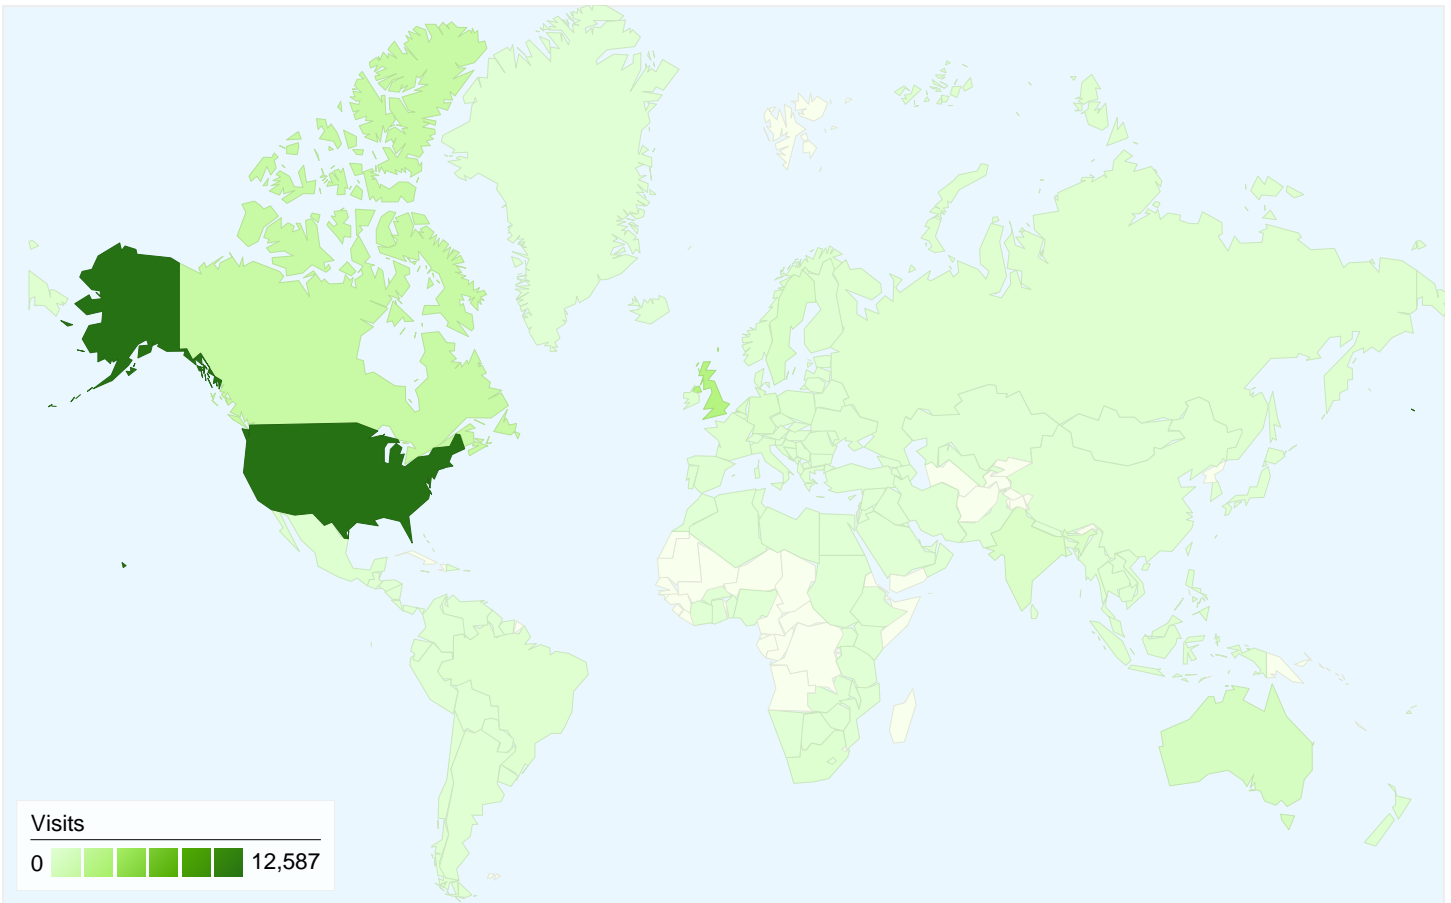

24,728 visits came from 163 countries/territories

Site Usage

Visits	Pages/Visit	Avg. Time on Site	% New Visits	Bounce Rate	
24,728 Previous: 26,079 (-5.18%)	2.96 Previous: 3.11 (-4.86%)	00:04:10 Previous: 00:04:05 (2.25%)	79.00% Previous: 80.58% (-1.96%)	65.08% Previous: 66.31% (-1.85%)	
Country/Territory	Visits	Pages/Visit	Avg. Time on Site	% New Visits	Bounce Rate
United States					
January 2, 2012 - January 8, 2012	12,587	3.01	00:04:03	79.22%	65.04%
December 26, 2011 - January 1, 2012	15,429	3.07	00:03:55	81.65%	67.18%
% Change	-18.42%	-2.02%	3.13%	-2.97%	-3.19%
United Kingdom					
January 2, 2012 - January 8, 2012	3,123	3.73	00:05:20	73.87%	59.05%
December 26, 2011 - January 1, 2012	2,611	3.92	00:04:51	73.23%	60.97%
% Change	19.61%	-4.78%	9.97%	0.88%	-3.16%
Canada					
January 2, 2012 - January 8, 2012	1,754	2.78	00:03:39	82.55%	66.36%