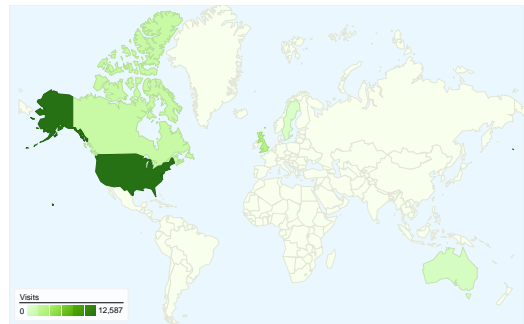

Previous: 00:04:05 (2.25%)

**2.96 Pages/Visit**

Previous: 3.11 (-4.86%)

**78.89% % New Visits**

Previous: 80.51% (-2.02%)

**Visitors Overview**

**Visitors**  
**20,641**

**Map Overlay**

## 20,641 people visited this site

**24,728 Visits**

Previous: 26,079 (-5.18%)

**20,641 Absolute Unique Visitors**

Previous: 22,032 (-6.31%)

**73,225 Pageviews**

Previous: 81,172 (-9.79%)

**2.96 Average Pageviews**

## All traffic sources sent a total of 24,728 visits

## 24,728 visits came from 163 countries/territories

Site Usage

Visits	Pages/Visit	Avg. Time on Site	% New Visits	Bounce Rate	
<b>24,728</b> Previous: 26,079 (-5.18%)	<b>2.96</b> Previous: 3.11 (-4.86%)	<b>00:04:10</b> Previous: 00:04:05 (2.25%)	<b>79.00%</b> Previous: 80.58% (-1.96%)	<b>65.08%</b> Previous: 66.31% (-1.85%)	
Country/Territory	Visits	Pages/Visit	Avg. Time on Site	% New Visits	Bounce Rate
<b>United States</b>					
January 2, 2012 - January 8, 2012	<b>12,587</b>	3.01	00:04:03	79.22%	65.04%
December 26, 2011 - January 1, 2012	<b>15,429</b>	3.07	00:03:55	81.65%	67.18%
% Change	<b>-18.42%</b>	<b>-2.02%</b>	3.13%	<b>-2.97%</b>	<b>-3.19%</b>
<b>United Kingdom</b>					
January 2, 2012 - January 8, 2012	<b>3,123</b>	3.73	00:05:20	73.87%	59.05%
December 26, 2011 - January 1, 2012	<b>2,611</b>	3.92	00:04:51	73.23%	60.97%
% Change	<b>19.61%</b>	<b>-4.78%</b>	9.97%	0.88%	<b>-3.16%</b>
<b>Canada</b>					
January 2, 2012 - January 8, 2012	<b>1,754</b>	2.78	00:03:39	82.55%	66.36%