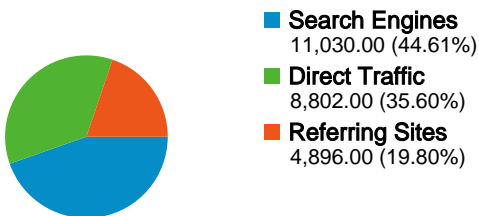

Traffic Sources Overview