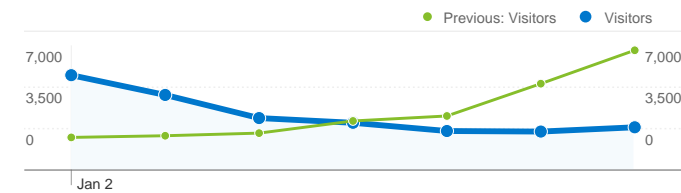

**Site Usage**

**24,728 Visits**

Previous: 26,079 (-5.18%)

**65.08% Bounce Rate**

Previous: 66.31% (-1.85%)

**73,225 Pageviews**

Previous: 81,172 (-9.79%)

**00:04:10 Avg. Time on Site**

Previous: 00:04:05 (2.25%)

**2.96 Pages/Visit**

Previous: 3.11 (-4.86%)

**78.89% % New Visits**

Previous: 80.51% (-2.02%)

**Visitors Overview**

**Visitors**  
**20,641**

**Map Overlay**

## 20,641 people visited this site

**24,728 Visits**

Previous: 26,079 (-5.18%)

**20,641 Absolute Unique Visitors**

Previous: 22,032 (-6.31%)

**73,225 Pageviews**

Previous: 81,172 (-9.79%)

**2.96 Average Pageviews**

## Pages on this site were viewed a total of 73,225 times

**73,225 Pageviews**

Previous: 81,172 (-9.79%)

**59,455 Unique Views**

Previous: 62,869 (-5.43%)

**65.08% Bounce Rate**

Previous: 66.31% (-1.85%)