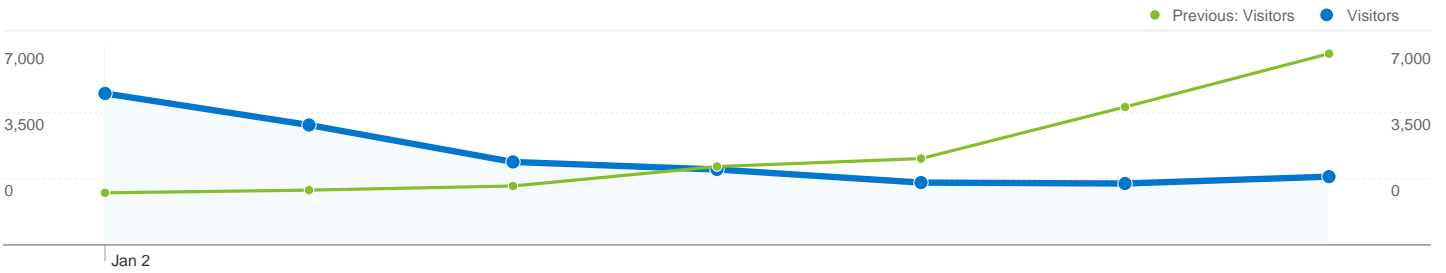

**Site Usage**

**24,728 Visits**

Previous: 26,079 (-5.18%)

**65.08% Bounce Rate**

Previous: 66.31% (-1.85%)

**73,225 Pageviews**

Previous: 81,172 (-9.79%)

**00:04:10 Avg. Time on Site**

Previous: 00:04:05 (2.25%)

**2.96 Pages/Visit**

Previous: 3.11 (-4.86%)

**78.89% % New Visits**

Previous: 80.51% (-2.02%)

**Visitors Overview**

**Visitors**  
**20,641**

**Map Overlay**

## 20,641 people visited this site

**24,728 Visits**

Previous: 26,079 (-5.18%)

**20,641 Absolute Unique Visitors**

Previous: 22,032 (-6.31%)

**73,225 Pageviews**

Previous: 81,172 (-9.79%)

**2.96 Average Pageviews**

## All traffic sources sent a total of 24,728 visits