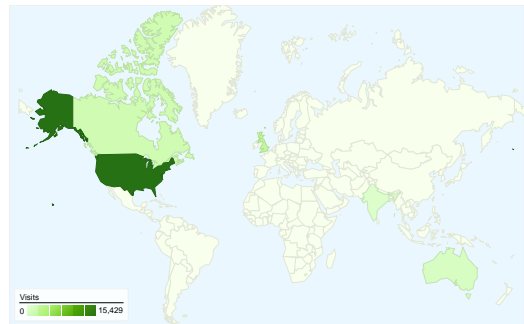

Site Usage

26,079 Visits

Previous: 14,364 (81.56%)

66.31% Bounce Rate

Previous: 62.55% (6.00%)

81,172 Pageviews

Previous: 51,219 (58.48%)

00:04:05 Avg. Time on Site

Previous: 00:04:34 (-10.62%)

3.11 Pages/Visit

Previous: 3.57 (-12.71%)

80.51% % New Visits

Previous: 74.66% (7.84%)

Visitors Overview

Visitors
22,032

Map Overlay

22,032 people visited this site

26,079 Visits

Previous: 14,364 (81.56%)

22,032 Absolute Unique Visitors

Previous: 11,483 (91.87%)

81,172 Pageviews

Previous: 51,219 (58.48%)

3.11 Average Pageviews

All traffic sources sent a total of 26,079 visits

- Search Engines**
12,507.00 (47.96%)
- Direct Traffic**
8,927.00 (34.23%)
- Referring Sites**
4,645.00 (17.81%)

Top Traffic Sources

Sources	Visits	% visits
google (organic)		
Dec 26, 2011 - Jan 1, 2012	11,583	44.42%
Dec 19, 2011 - Dec 25, 2011	5,850	40.73%
% Change	98.00%	9.06%
(direct) ((none))		
Dec 26, 2011 - Jan 1, 2012	8,927	34.23%
Dec 19, 2011 - Dec 25, 2011	5,512	38.37%
% Change	61.96%	-10.80%
answers.yahoo.com (referral)		
Dec 26, 2011 - Jan 1, 2012	1,876	7.19%
Dec 19, 2011 - Dec 25, 2011	872	6.07%
% Change	115.14%	18.50%
facebook.com (referral)		
Dec 26, 2011 - Jan 1, 2012	621	2.38%
Dec 19, 2011 - Dec 25, 2011	297	2.07%
% Change	109.09%	15.16%
yahoo (organic)		