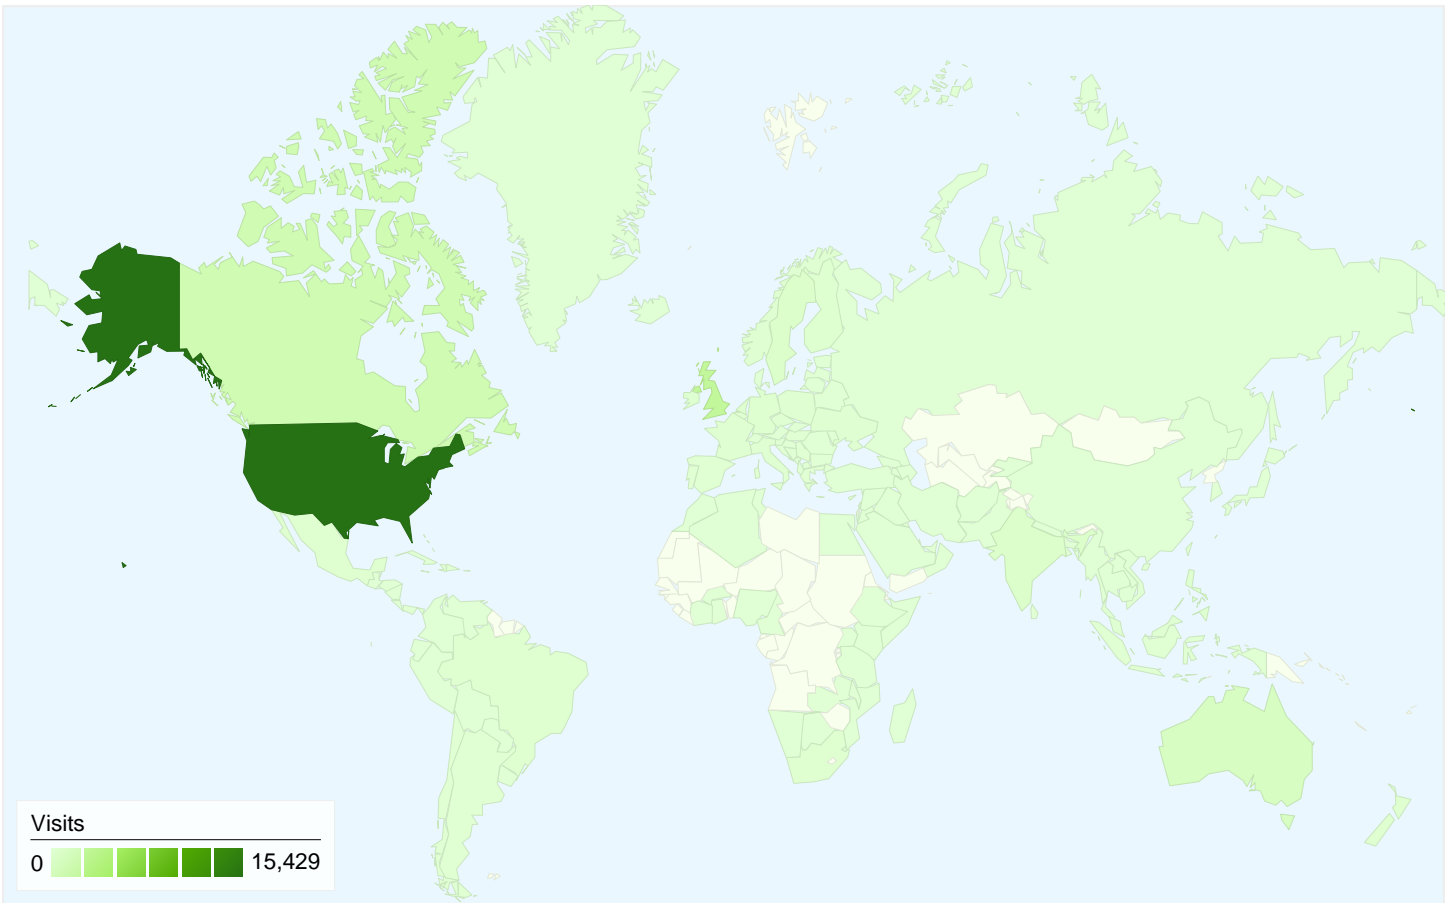

Previous: 00:04:34 (-10.62%)

3.11 Pages/Visit

Previous: 3.57 (-12.71%)

80.51% % New Visits

Previous: 74.66% (7.84%)

Visitors Overview

Visitors
22,032

Map Overlay

22,032 people visited this site

26,079 Visits

Previous: 14,364 (81.56%)

22,032 Absolute Unique Visitors

Previous: 11,483 (91.87%)

81,172 Pageviews

Previous: 51,219 (58.48%)

3.11 Average Pageviews

All traffic sources sent a total of 26,079 visits

- Search Engines**
12,507.00 (47.96%)
- Direct Traffic**
8,927.00 (34.23%)
- Referring Sites**
4,645.00 (17.81%)

Top Traffic Sources

Sources	Visits	% visits
google (organic)		
Dec 26, 2011 - Jan 1, 2012	11,583	44.42%
Dec 19, 2011 - Dec 25, 2011	5,850	40.73%
% Change	98.00%	9.06%
(direct) ((none))		
Dec 26, 2011 - Jan 1, 2012	8,927	34.23%
Dec 19, 2011 - Dec 25, 2011	5,512	38.37%
% Change	61.96%	-10.80%
answers.yahoo.com (referral)		
Dec 26, 2011 - Jan 1, 2012	1,876	7.19%
Dec 19, 2011 - Dec 25, 2011	872	6.07%
% Change	115.14%	18.50%
facebook.com (referral)		
Dec 26, 2011 - Jan 1, 2012	621	2.38%
Dec 19, 2011 - Dec 25, 2011	297	2.07%
% Change	109.09%	15.16%
yahoo (organic)		

Dec 26, 2011 - Jan 1, 2012	514	1.97%
Dec 19, 2011 - Dec 25, 2011	232	1.62%
% Change	121.55%	22.03%

Dec 26, 2011 - Jan 1, 2012	392	3.13%
Dec 19, 2011 - Dec 25, 2011	164	2.60%
% Change	139.02%	20.65%

26,079 visits came from 154 countries/territories