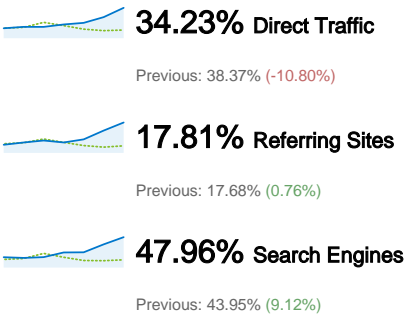

- **Search Engines**
  12,507.00 (47.96%)
- **Direct Traffic**
  8,927.00 (34.23%)
- **Referring Sites**
  4,645.00 (17.81%)

Top Traffic Sources

Sources	Visits	% visits
google (organic)		
Dec 26, 2011 - Jan 1, 2012	11,583	44.42%
Dec 19, 2011 - Dec 25, 2011	5,850	40.73%
% Change	98.00%	9.06%
(direct) ((none))		
Dec 26, 2011 - Jan 1, 2012	8,927	34.23%
Dec 19, 2011 - Dec 25, 2011	5,512	38.37%
% Change	61.96%	-10.80%
answers.yahoo.com (referral)		
Dec 26, 2011 - Jan 1, 2012	1,876	7.19%
Dec 19, 2011 - Dec 25, 2011	872	6.07%
% Change	115.14%	18.50%
facebook.com (referral)		
Dec 26, 2011 - Jan 1, 2012	621	2.38%
Dec 19, 2011 - Dec 25, 2011	297	2.07%
% Change	109.09%	15.16%
yahoo (organic)		

Keywords	Visits	% visits
(not provided)		
Dec 26, 2011 - Jan 1, 2012	1,658	13.26%
Dec 19, 2011 - Dec 25, 2011	889	14.08%
% Change	86.50%	-5.86%
2012 hoax		
Dec 26, 2011 - Jan 1, 2012	970	7.76%
Dec 19, 2011 - Dec 25, 2011	602	9.54%
% Change	61.13%	-18.67%
nancy lieder		
Dec 26, 2011 - Jan 1, 2012	608	4.86%
Dec 19, 2011 - Dec 25, 2011	71	1.12%
% Change	756.34%	332.24%
apocalypse island		
Dec 26, 2011 - Jan 1, 2012	467	3.73%
Dec 19, 2011 - Dec 25, 2011	19	0.30%
% Change	2,357.89%	1,140.64%
solar flares 2012