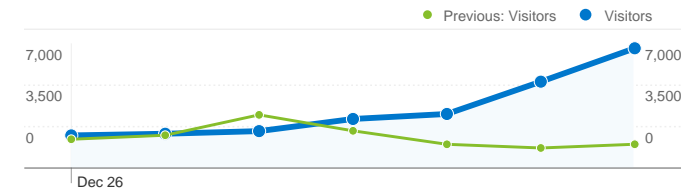

Site Usage

26,079 Visits

Previous: 14,364 (81.56%)

66.31% Bounce Rate

Previous: 62.55% (6.00%)

81,172 Pageviews

Previous: 51,219 (58.48%)

00:04:05 Avg. Time on Site

Previous: 00:04:34 (-10.62%)

3.11 Pages/Visit

Previous: 3.57 (-12.71%)

80.51% % New Visits

Previous: 74.66% (7.84%)

Visitors Overview

Visitors
22,032

Map Overlay

22,032 people visited this site

26,079 Visits

Previous: 14,364 (81.56%)

22,032 Absolute Unique Visitors

Previous: 11,483 (91.87%)

81,172 Pageviews

Previous: 51,219 (58.48%)

3.11 Average Pageviews

1 - 10 of 154

Pages on this site were viewed a total of 81,172 times

81,172 Pageviews

Previous: 51,219 (58.48%)

62,869 Unique Views

Previous: 38,725 (62.35%)

66.31% Bounce Rate

Previous: 62.55% (6.01%)