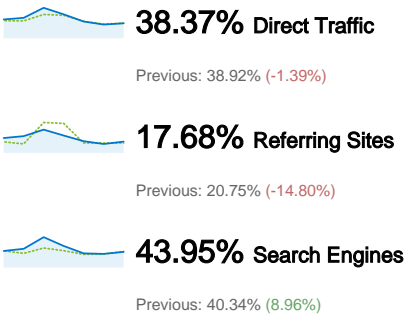

**11,483 people visited this site**

**14,364 Visits**  
 Previous: 12,951 (10.91%)

**11,483 Absolute Unique Visitors**  
 Previous: 10,364 (10.80%)

**51,219 Pageviews**  
 Previous: 40,662 (25.96%)

**3.57 Average Pageviews**  
 Previous: 3.14 (13.57%)

**00:04:34 Time on Site**  
 Previous: 00:04:17 (6.54%)

**62.55% Bounce Rate**  
 Previous: 63.41% (-1.35%)

**74.66% New Visits**  
 Previous: 75.34% (-0.90%)

**Technical Profile**

Browser	Visits	% visits
<b>Internet Explorer</b>		
Dec 19, 2011 - Dec 25, 2011	3,836	26.71%
Dec 12, 2011 - Dec 18, 2011	3,471	26.80%
% Change	10.52%	-0.36%
<b>Firefox</b>		
Dec 19, 2011 - Dec 25, 2011	3,254	22.65%
Dec 12, 2011 - Dec 18, 2011	3,121	24.10%
% Change	4.26%	-5.99%

# Traffic Sources Overview

## All traffic sources sent a total of 14,364 visits

- Search Engines**  
6,313.00 (43.95%)
- Direct Traffic**  
5,512.00 (38.37%)
- Referring Sites**  
2,539.00 (17.68%)