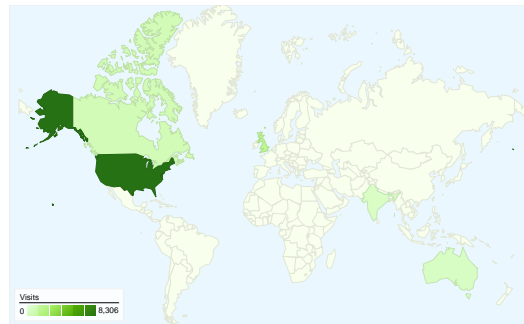

**Site Usage**

**14,364 Visits**

Previous: 12,951 (10.91%)

**62.55% Bounce Rate**

Previous: 63.41% (-1.35%)

**51,219 Pageviews**

Previous: 40,662 (25.96%)

**00:04:34 Avg. Time on Site**

Previous: 00:04:17 (6.54%)

**3.57 Pages/Visit**

Previous: 3.14 (13.57%)

**74.66% % New Visits**

Previous: 75.34% (-0.90%)

**Visitors Overview**

**Visitors**  
**11,483**

**Map Overlay**

**11,483 people visited this site**

**14,364 Visits**  
 Previous: 12,951 (10.91%)

**11,483 Absolute Unique Visitors**  
 Previous: 10,364 (10.80%)

**51,219 Pageviews**  
 Previous: 40,662 (25.96%)

**3.57 Average Pageviews**  
 Previous: 3.14 (13.57%)

## All traffic sources sent a total of 14,364 visits

- Search Engines**  
6,313.00 (43.95%)
- Direct Traffic**  
5,512.00 (38.37%)
- Referring Sites**  
2,539.00 (17.68%)