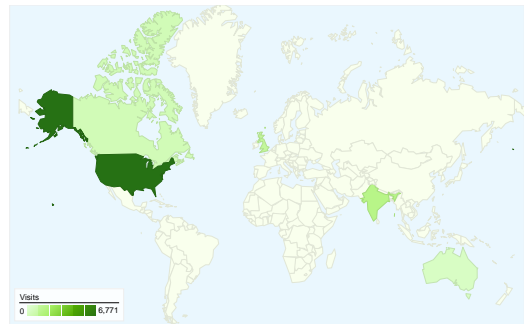

Previous: 00:04:11 (2.58%)

3.14 Pages/Visit

Previous: 3.37 (-6.78%)

75.34% % New Visits

Previous: 70.85% (6.33%)

Visitors Overview

Visitors
10,364

Map Overlay

10,364 people visited this site

12,951 Visits

Previous: 10,343 (25.22%)

10,364 Absolute Unique Visitors

Previous: 7,952 (30.33%)

40,662 Pageviews

Previous: 34,837 (16.72%)

3.14 Average Pageviews

Traffic Sources Overview

Dec 12, 2011 - Dec 18, 2011
 Comparing to: Dec 5, 2011 - Dec 11, 2011

All traffic sources sent a total of 12,951 visits

38.92% Direct Traffic

Previous: 38.85% (0.18%)

20.75% Referring Sites

Dec 12, 2011 - Dec 18, 2011	214	1.65%
Dec 5, 2011 - Dec 11, 2011	144	1.39%
% Change	48.61%	18.68%

Dec 12, 2011 - Dec 18, 2011	83	1.59%
Dec 5, 2011 - Dec 11, 2011	63	1.34%
% Change	31.75%	18.18%

12,951 visits came from 139 countries/territories