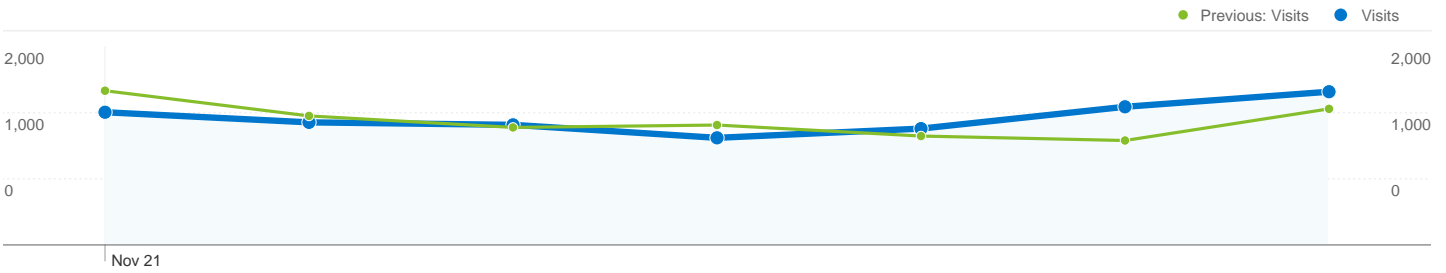

All traffic sources sent a total of 8,976 visits

40.55% Direct Traffic

Previous: 38.88% (4.30%)

15.63% Referring Sites

Previous: 17.11% (-8.64%)

43.82% Search Engines

Previous: 44.01% (-0.44%)

- **Search Engines**
  3,933.00 (43.82%)
- **Direct Traffic**
  3,640.00 (40.55%)
- **Referring Sites**
  1,403.00 (15.63%)

Top Traffic Sources

Sources	Visits	% visits
google (organic)		
Nov 21, 2011 - Nov 27, 2011	3,707	41.30%
Nov 14, 2011 - Nov 20, 2011	3,608	41.13%
% Change	2.74%	0.42%
(direct) ((none))		
Nov 21, 2011 - Nov 27, 2011	3,640	40.55%
Nov 14, 2011 - Nov 20, 2011	3,411	38.88%
% Change	6.71%	4.30%
answers.yahoo.com (referral)		
Nov 21, 2011 - Nov 27, 2011	452	5.04%
Nov 14, 2011 - Nov 20, 2011	434	4.95%
% Change	4.15%	1.79%
facebook.com (referral)		
Nov 21, 2011 - Nov 27, 2011	122	1.36%
Nov 14, 2011 - Nov 20, 2011	187	2.13%
% Change	-34.76%	-36.23%
yahoo (organic)		

Keywords	Visits	% visits
(not provided)		
Nov 21, 2011 - Nov 27, 2011	414	10.53%
Nov 14, 2011 - Nov 20, 2011	474	12.28%
% Change	-12.66%	-14.26%
2012 hoax		
Nov 21, 2011 - Nov 27, 2011	339	8.62%
Nov 14, 2011 - Nov 20, 2011	333	8.62%
% Change	1.80%	-0.06%
2012hoax		
Nov 21, 2011 - Nov 27, 2011	186	4.73%
Nov 14, 2011 - Nov 20, 2011	172	4.45%
% Change	8.14%	6.16%
nancy lieders		
Nov 21, 2011 - Nov 27, 2011	70	1.78%
Nov 14, 2011 - Nov 20, 2011	55	1.42%
% Change	27.27%	24.94%
alexandro oxlaj