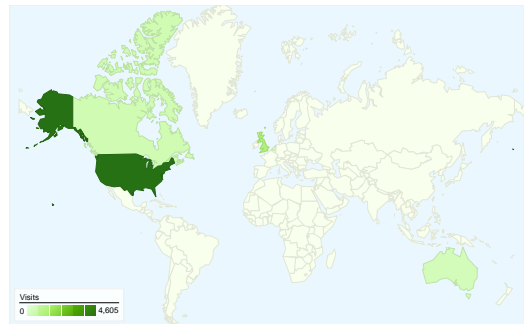

Site Usage

8,976 Visits

Previous: 8,773 (2.31%)

56.72% Bounce Rate

Previous: 59.98% (-5.44%)

34,723 Pageviews

Previous: 32,573 (6.60%)

00:05:37 Avg. Time on Site

Previous: 00:04:56 (14.17%)

3.87 Pages/Visit

Previous: 3.71 (4.19%)

67.45% % New Visits

Previous: 68.46% (-1.48%)

Visitors Overview

Visitors
6,604

Map Overlay

6,604 people visited this site

8,976 Visits

Previous: 8,773 (2.31%)

6,604 Absolute Unique Visitors

Previous: 6,569 (0.53%)

34,723 Pageviews

Previous: 32,573 (6.60%)

3.87 Average Pageviews

All traffic sources sent a total of 8,976 visits

40.55% Direct Traffic

Previous: 38.88% (4.30%)

15.63% Referring Sites

Previous: 17.11% (-8.64%)

43.82% Search Engines

Previous: 44.01% (-0.44%)

- **Search Engines**
3,933.00 (43.82%)
- **Direct Traffic**
3,640.00 (40.55%)
- **Referring Sites**
1,403.00 (15.63%)