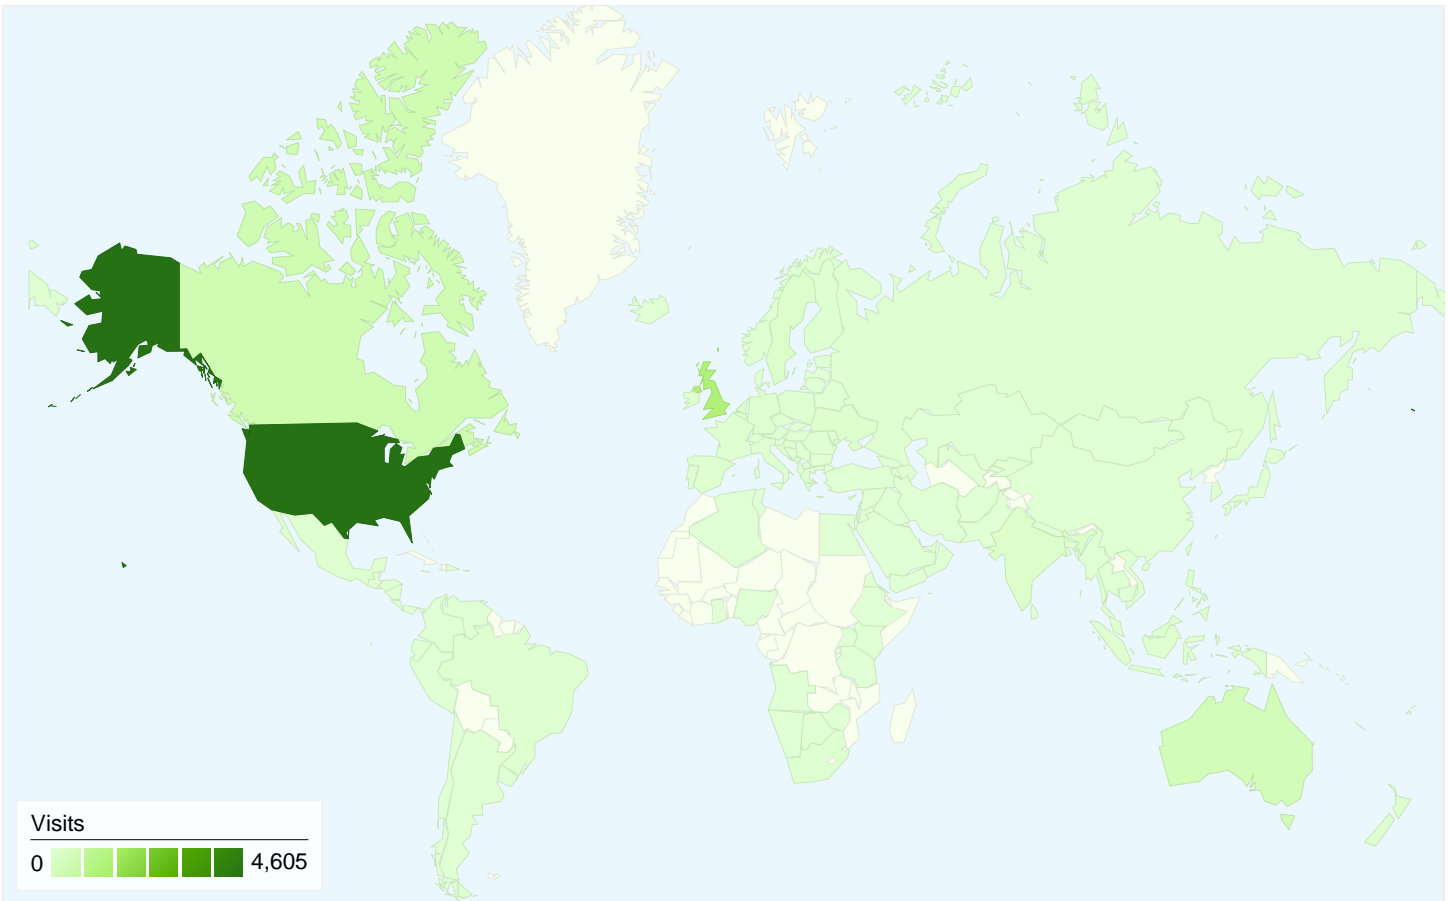

6,604 people visited this site

8,976 Visits

Previous: 8,773 (2.31%)

6,604 Absolute Unique Visitors

Previous: 6,569 (0.53%)

34,723 Pageviews

Previous: 32,573 (6.60%)

3.87 Average Pageviews

All traffic sources sent a total of 8,976 visits

40.55% Direct Traffic

Previous: 38.88% (4.30%)

15.63% Referring Sites

Previous: 17.11% (-8.64%)

43.82% Search Engines

Previous: 44.01% (-0.44%)

- **Search Engines**
3,933.00 (43.82%)
- **Direct Traffic**
3,640.00 (40.55%)
- **Referring Sites**
1,403.00 (15.63%)

Nov 21, 2011 - Nov 27, 2011	115	1.28%	Nov 21, 2011 - Nov 27, 2011	59	1.50%
Nov 14, 2011 - Nov 20, 2011	118	1.35%	Nov 14, 2011 - Nov 20, 2011	59	1.53%
% Change	-2.54%	-4.75%	% Change	0.00%	-1.83%

8,976 visits came from 138 countries/territories